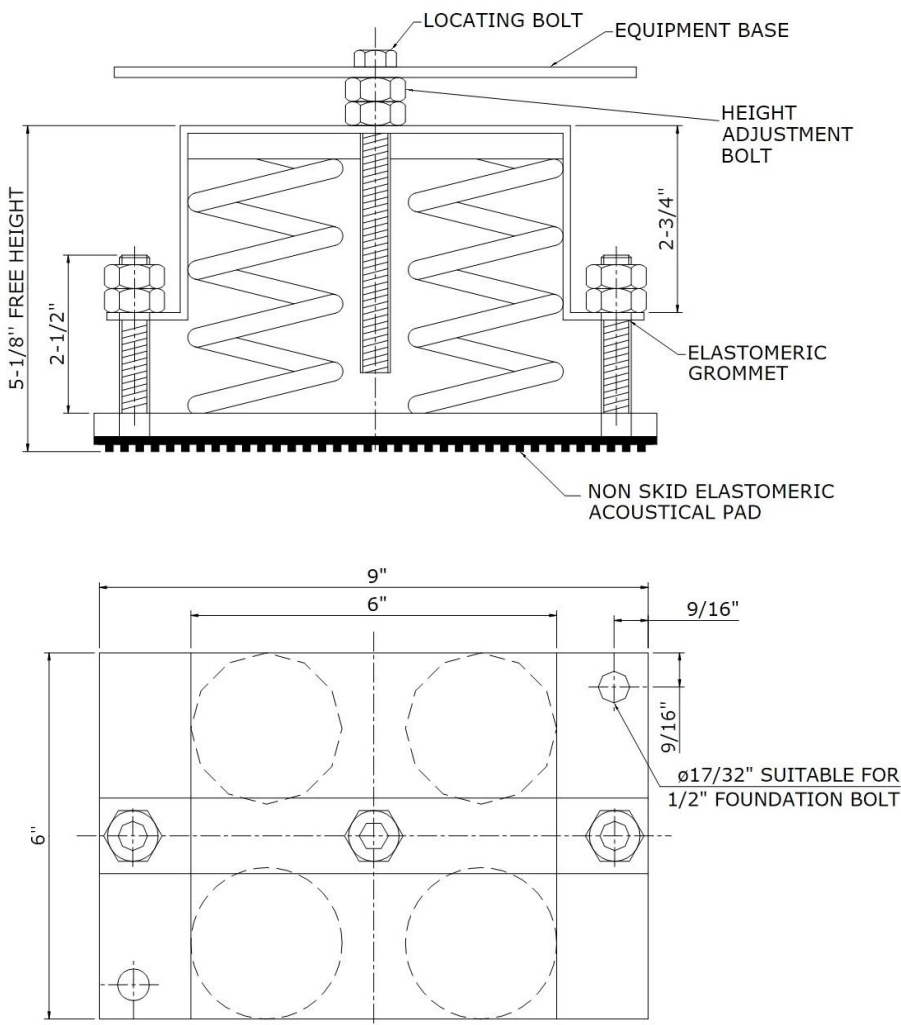

## RESTRAINED SPRING MOUNTS

(SMR-4-100 and 200 Series - 1" and 2" Deflection)

**SMR-4** series are Restrained Spring Mounts with Restricto assembly that limits vertical movement due to reduced loads or external forces (wind loads). These mounts are more suitable and effective when used for equipment with significant variations in installed weight and operating weight and equipments mounted on roofs.

**SMR-4** series spring mounts are unboxed laterally stable steel springs welded to top and bottom steel plates.

| Isolator Series |    | 100   | 200   |
|-----------------|----|-------|-------|
| A               | in | 4-7/8 | 6-1/4 |
| B               | in | 2-1/2 | 3-7/8 |

### FEATURES:

- Mounting holes are standard
- Lower Steel Plate: Neoprene acoustical friction pad
- Upper Load Plate: Leveling Bolt Assembly
- Spring: Hot Dip Galvanized

100 and 200 Series SMR-4 Isolator models listed on next sheet