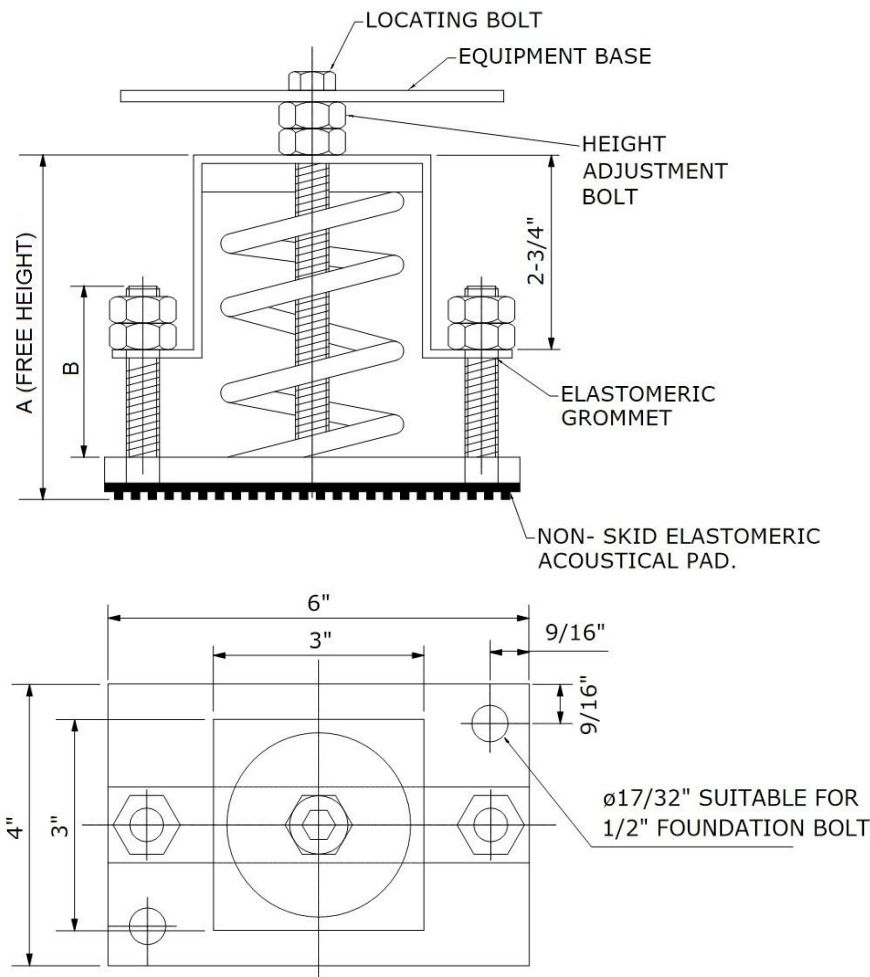

RESTRAINED SPRING MOUNTS

(SMR-1-100 and 200 Series - 1" and 2" Deflection)

SMR-1 series are Restrained Spring Mounts with Restricto assembly that limits vertical movement due to reduced loads or external forces (wind loads). These mounts are more suitable and effective when used for equipment with significant variations in installed weight and operating weight and equipments mounted on roofs.

SMR-1 series spring mounts are unhoused laterally stable steel springs welded to top and bottom steel plates.

APPLICATIONS:

- Cooling Towers
- Air Handling Units
- Chillers
- Condensing Units
- Boilers

FEATURES:

- Mounting holes are standard
- Lower Steel Plate: Neoprene acoustical friction pad
- Upper Load Plate: Leveling Bolt Assembly
- Spring: Hot Dip Galvanized

Isolator Series		100	200
A	in	4-7/8	6-1/4
B	in	2-1/2	3-7/8

SMR-1-200 SERIES: 2" DEFLECTION

ISOLATOR MODEL	RATED LOAD (LBS)	RATED DEFLECTION (INCH)	COLOR	
			MAIN	STRIPE
SMR-1-200	100	2.25	SILVER	BLUE
SMR-1-201	200	2.25	SILVER	BLACK
SMR-1-202	375	2.0	SILVER	RED
SMR-1-203	500	2.0	SILVER	GREEN
SMR-1-204	714	2.0	SILVER	GRAY
SMR-1-205	1430	2.0	SILVER	WHITE
SMR-1-207	1892	2.0	SILVER	YELLOW
SMR-1-200-206	690	2.0	SILVER	BLUE
SMR-1-201-206	778	2.0	SILVER	BLACK
SMR-1-202-206	976	2.0	SILVER	RED
SMR-1-203-206	1100	2.0	SILVER	GREEN
SMR-1-204-206	1314	2.0	SILVER	GRAY
SMR-1-205-206	2030	2.0	SILVER	WHITE
SMR-1-207-206	2492	2.0	SILVER	YELLOW