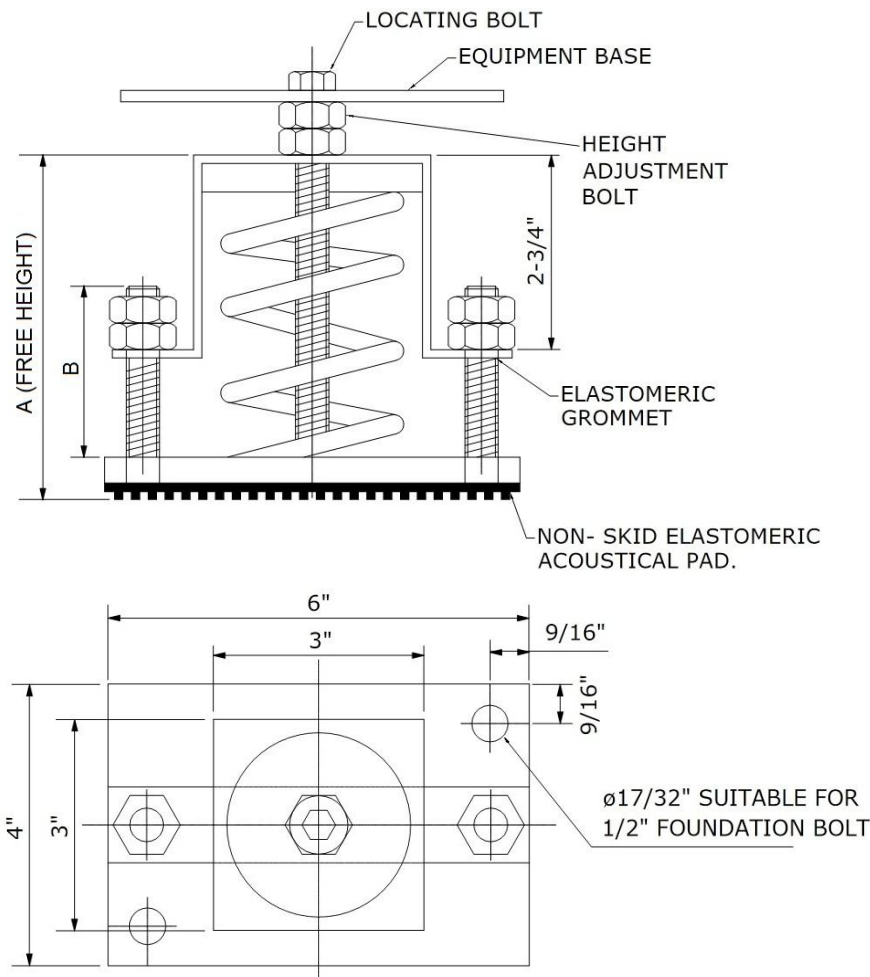

RESTRAINED SPRING MOUNTS

(SMR-1-100 and 200 Series - 1" and 2" Deflection)

SMR-1 series are Restrained Spring Mounts with Restricto assembly that limits vertical movement due to reduced loads or external forces (wind loads). These mounts are more suitable and effective when used for equipment with significant variations in installed weight and operating weight and equipments mounted on roofs.

SMR-1 series spring mounts are unboxed laterally stable steel springs welded to top and bottom steel plates.

APPLICATIONS:

- Cooling Towers
- Air Handling Units
- Chillers
- Condensing Units
- Boilers

FEATURES:

- Mounting holes are standard
- Lower Steel Plate: Neoprene acoustical friction pad
- Upper Load Plate: Leveling Bolt Assembly
- Spring: Hot Dip Galvanized

Isolator Series		100	200
A	in	4-7/8	6-1/4
B	in	2-1/2	3-7/8

SMR-1-200 SERIES: 2" DEFLECTION

ISOLATOR MODEL	RATED LOAD (LBS)	RATED DEFLECTION (INCH)	COLOR	
			MAIN	STRIPE
SMR-1-200	100	2.25	SILVER	BLUE
SMR-1-201	200	2.25	SILVER	BLACK
SMR-1-202	375	2.0	SILVER	RED
SMR-1-203	500	2.0	SILVER	GREEN
SMR-1-204	714	2.0	SILVER	GRAY
SMR-1-205	1430	2.0	SILVER	WHITE
SMR-1-207	1892	2.0	SILVER	YELLOW
SMR-1-200-206	690	2.0	SILVER	BLUE
SMR-1-201-206	778	2.0	SILVER	BLACK
SMR-1-202-206	976	2.0	SILVER	RED
SMR-1-203-206	1100	2.0	SILVER	GREEN
SMR-1-204-206	1314	2.0	SILVER	GRAY
SMR-1-205-206	2030	2.0	SILVER	WHITE
SMR-1-207-206	2492	2.0	SILVER	YELLOW