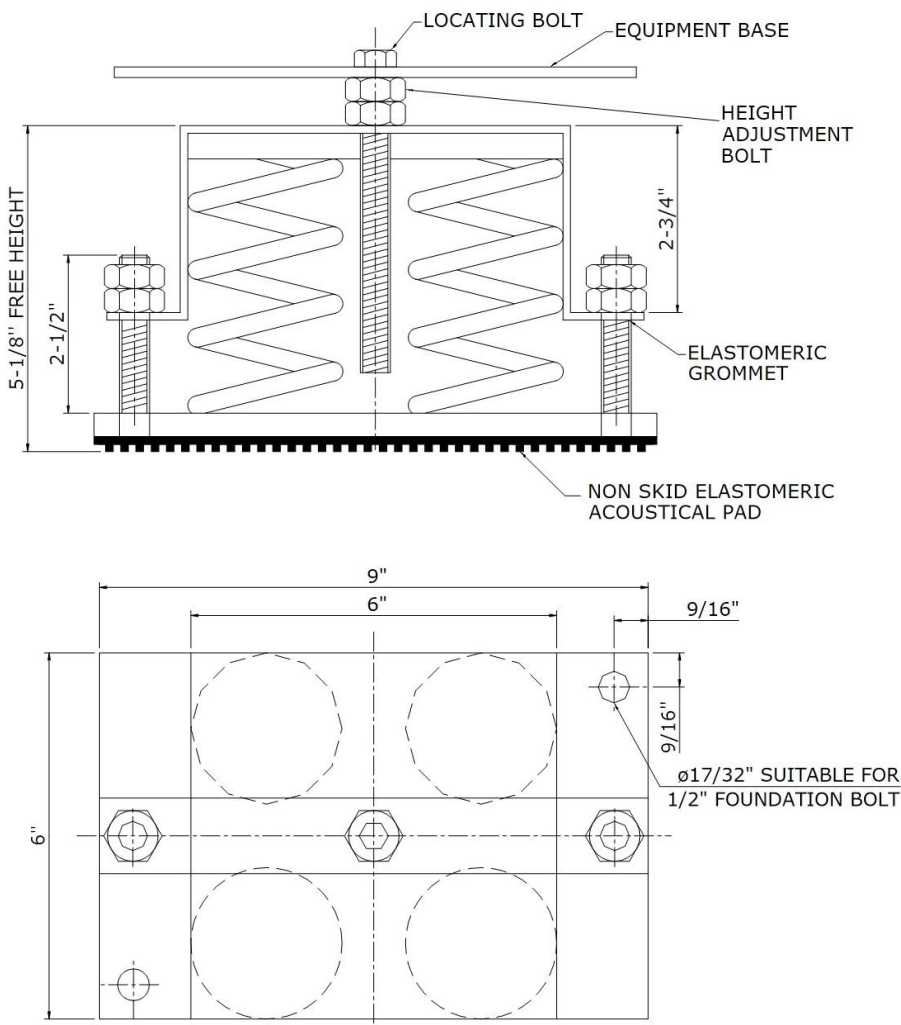

RESTRAINED SPRING MOUNTS

(SMR-4-100 and 200 Series - 1" and 2" Deflection)

SMR-4 series are Restrained Spring Mounts with Restricto assembly that limits vertical movement due to reduced loads or external forces (wind loads). These mounts are more suitable and effective when used for equipment with significant variations in installed weight and operating weight and equipments mounted on roofs.

SMR-4 series spring mounts are unboxed laterally stable steel springs welded to top and bottom steel plates.

Isolator Series		100	200
A	in	4-7/8	6-1/4
B	in	2-1/2	3-7/8

APPLICATIONS:

- Cooling Towers
- Air Handling Units
- Chillers
- Condensing Units
- Boilers

FEATURES:

- Mounting holes are standard
- Lower Steel Plate: Neoprene acoustical friction pad
- Upper Load Plate: Leveling Bolt Assembly
- Spring: Hot Dip Galvanized

100 and 200 Series SMR-4 Isolator models listed on next sheet

SMR-4-100 SERIES: 1" DEFLECTION

ISOLATOR MODEL	RATED LOAD (LBS)	RATED DEFLECTION (INCH)	COLOR	
			MAIN	STRIPE
SMR-4-130	500	1.3	SILVER	BROWN
SMR-4-131	900	1.3	SILVER	ORANGE
SMR-4-132	1300	1.2	SILVER	GREEN
SMR-4-133	1800	1.2	SILVER	RED
SMR-4-134	2400	1.2	SILVER	BLACK
SMR-4-135	3000	1.1	SILVER	WHITE
SMR-4-136	3600	1.0	SILVER	GRAY
SMR-4-137	4400	0.9	SILVER	BLUE
SMR-4-138	7200	1.0	SILVER	GOLD
SMR-4-139	10000	1.0	SILVER	NIL
SMR-4-130-140	2888	1.0	SILVER	BROWN
SMR-4-131-140	3196	1.0	SILVER	ORANGE
SMR-4-132-140	3584	1.0	SILVER	GREEN
SMR-4-133-140	4000	1.0	SILVER	RED
SMR-4-134-140	4500	1.0	SILVER	BLACK
SMR-4-135-140	5228	1.0	SILVER	WHITE
SMR-4-136-140	6100	1.0	SILVER	GRAY
SMR-4-137-140	6652	0.9	SILVER	BLUE
SMR-4-138-140	9700	1.0	SILVER	GOLD
SMR-4-139-140	12500	1.0	SILVER	NIL